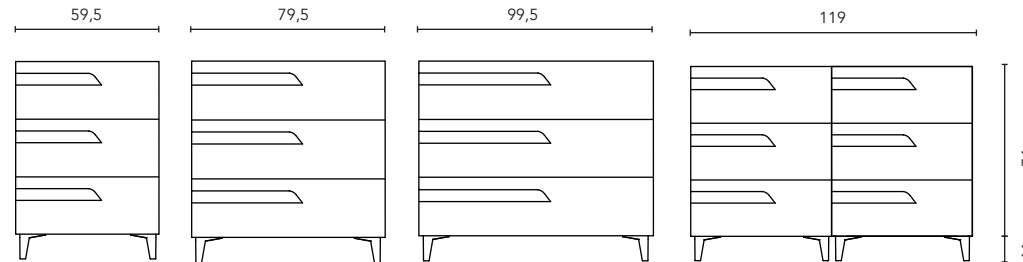

FURNITURE AND AUXILIARIES

FURNITURE

Depth 38

Depth 45

Depth 38

Depth 45

COLUMN

Depth 24

WALL UNIT

Depth 15

FINISHES

NATURE WHITE

NATURE BEIGE

NATURE GREY

GLOSS WHITE

MATT WHITE

MATT NAVY BLUE

MATT SAND

* Measure in cm.

Tube depth 7 cm.

2 Drawers

3 Drawers

SIDE PANELS	FRONTS	DRAWERS				HANDLE	FINISHES	FINISHES FRONTS	RANGE			
Fiberboard 16 mm	MDF 18 mm	Partially extraction Indaux	Grey textile interior	Drawer organis.	Soft close	Integral front handle	Flat lacquering / Foil 3D	Special lacquer finish / Foil 3D	D-39	D-46	Susp	Floor standing

* Dimensions indicated in the drawing are based on the level of the whole leg, in case of wall hanging the furniture dimensions. The measures of these schemes are represented in mm.