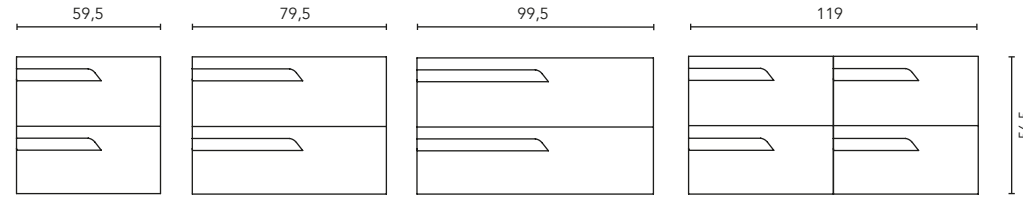

FURNITURE AND AUXILIARIES

FURNITURE

Depth 38

Depth 45

Depth 38

Depth 45

COLUMN

Depth 24

WALL UNIT

Depth 15

FINISHES

NATURE WHITE

NATURE BEIGE

NATURE GREY

GLOSS WHITE

MATT WHITE

MATT NAVY BLUE

MATT SAND

* Measure in cm.

Tube depth 7 cm.

2 Drawers

3 Drawers

SIDE PANELS	FRONTS	DRAWERS				HANDLE	FINISHES	FINISHES FRONTS	RANGE			
Fiberboard 16 mm	MDF 18 mm	Partially extraction Indaux	Grey textile interior	Drawer organis.	Soft close	Integral front handle	Flat lacquering / Foil 3D	Special lacquer finish / Foil 3D	D-39	D-46	Susp	Floor standing

* Dimensions indicated in the drawing are based on the level of the whole leg, in case of wall hanging the furniture dimensions. The measures of these schemes are represented in mm.