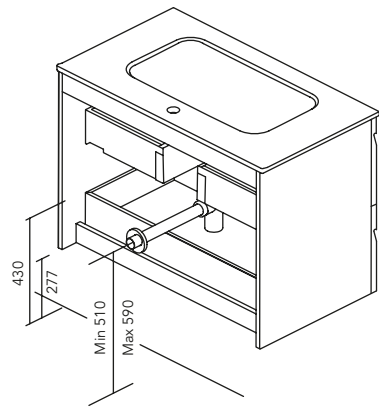

MATT NAVY BLUE

MATT SAND

* Measure in cm.

Tube depth 7 cm.

2 Drawers

3 Drawers

SIDE PANELS	FRONTS	DRAWERS				HANDLE	FINISHES	FINISHES FRONTS	RANGE			
Fiberboard 16 mm	MDF 18 mm	Partially extraction Indaux	Grey textile interior	Drawer organis.	Soft close	Integral front handle	Flat lacquering / Foil 3D	Special lacquer finish / Foil 3D	D-39	D-46	Susp	Floor standing

* Dimensions indicated in the drawing are based on the level of the whole leg, in case of wall hanging the furniture dimensions. The measures of these schemes are represented in mm.