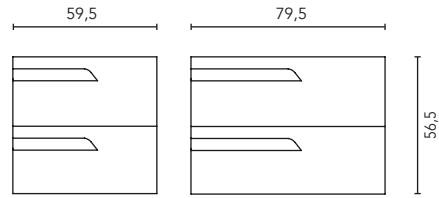

FURNITURE AND AUXILIARIES

FURNITURE

Depth 38

Depth 45

Depth 38

Depth 45

COLUMN

Depth 24

WALL UNIT

Depth 15

FINISHES

NATURE WHITE

NATURE BEIGE

NATURE GREY

GLOSS WHITE

MATT WHITE

MATT NAVY BLUE

MATT SAND

* Measure in cm.

Tube depth 7 cm.

2 Drawers

3 Drawers

SIDE PANELS	FRONTS	DRAWERS				HANDLE	FINISHES	FINISHES FRONTS	RANGE			
Fiberboard 16 mm	MDF 18 mm	Partially extraction Indaux	Grey textile interior	Drawer organis.	Soft close	Integral front handle	Flat lacquering / Foil 3D	Special lacquer finish / Foil 3D	D-39	D-46	Susp	Floor standing

* Dimensions indicated in the drawing are based on the level of the whole leg, in case of wall hanging the furniture dimensions. The measures of these schemes are represented in mm.