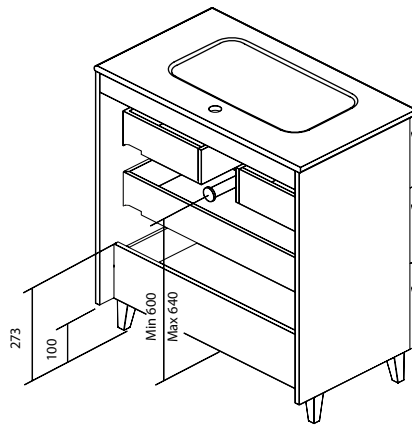

MATT NAVY BLUE

MATT SAND

* Measure in cm.

Tube depth 7 cm.

2 Drawers

3 Drawers

SIDE PANELS	FRONTS	DRAWERS				HANDLE	FINISHES	FINISHES FRONTS	RANGE			
Fiberboard 16 mm	MDF 18 mm	Partially extraction Indaux	Grey textile interior	Drawer organis.	Soft close	Integral front handle	Flat lacquering / Foil 3D	Special lacquer finish / Foil 3D	D-39	D-46	Susp	Floor standing

* Dimensions indicated in the drawing are based on the level of the whole leg, in case of wall hanging the furniture dimensions. The measures of these schemes are represented in mm.