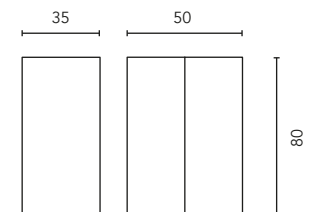

FURNITURE AND AUXILIARIES

FURNITURE

Depth 38

Depth 45

Depth 38

Depth 45

COLUMN

Depth 24

WALL UNIT

Depth 15

FINISHES

NATURE WHITE

NATURE BEIGE

NATURE GREY

GLOSS WHITE

MATT WHITE

MATT NAVY BLUE

MATT SAND

* Measure in cm.

Tube depth 7 cm.

2 Drawers

3 Drawers

SIDE PANELS	FRONTS	DRAWERS				HANDLE	FINISHES	FINISHES FRONTS	RANGE			
Fiberboard 16 mm	MDF 18 mm	Partially extraction Indaux	Grey textile interior	Drawer organis.	Soft close	Integral front handle	Flat lacquering / Foil 3D	Special lacquer finish / Foil 3D	D-39	D-46	Susp	Floor standing

* Dimensions indicated in the drawing are based on the level of the whole leg, in case of wall hanging the furniture dimensions. The measures of these schemes are represented in mm.