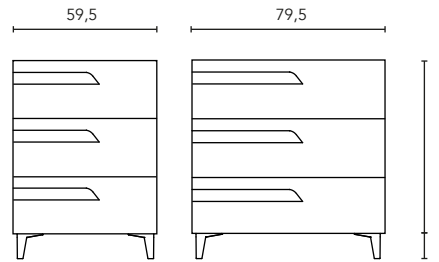

FURNITURE AND AUXILIARIES

FURNITURE

Depth 38

Depth 45

Depth 38

Depth 45

COLUMN

Depth 24

WALL UNIT

Depth 15

FINISHES

NATURE WHITE

NATURE BEIGE

NATURE GREY

GLOSS WHITE

MATT WHITE

MATT NAVY BLUE

MATT SAND

* Measure in cm.

Tube depth 7 cm.

2 Drawers

3 Drawers

SIDE PANELS	FRONTS	DRAWERS				HANDLE	FINISHES	FINISHES FRONTS	RANGE			
Fiberboard 16 mm	MDF 18 mm	Partially extraction Indaux	Grey textile interior	Drawer organis.	Soft close	Integral front handle	Flat lacquering / Foil 3D	Special lacquer finish / Foil 3D	D-39	D-46	Susp	Floor standing

* Dimensions indicated in the drawing are based on the level of the whole leg, in case of wall hanging the furniture dimensions. The measures of these schemes are represented in mm.